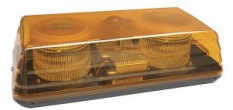

Work Lighting

Forward Lighting

Signal Lighting

Trailer Lighting

Warning & Hazard

Light Bars/Strobes

SWS designs, engineers and manufacturers high quality optical & audio warning devices for municipal Public Works, Utilities and fleet vehicles.